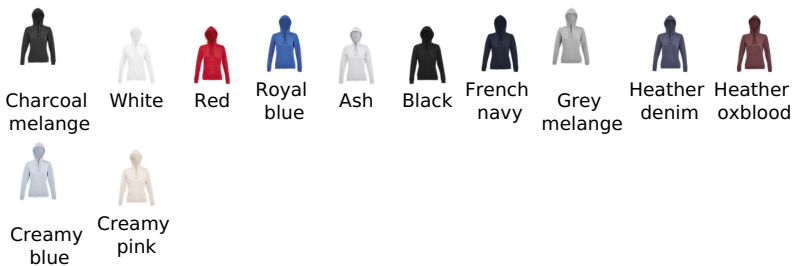

## Quality

FLEECE 280 LSF (Low Shrinkage Fabric)  
80% ringspun cotton - 20% polyester  
Brushed lining  
Outside: 100% cotton

## Style

Front pouch pocket  
Cut and sewn  
Lined hood with drawcord  
2x2 ribbed cuffs and hem  
Half moon inside collar

## Available sizes

Sizes	XS	S	M	L	XL	XXL
A/B	62/44	63/47	64/50	65/53	66/56	67/59

## Available colours